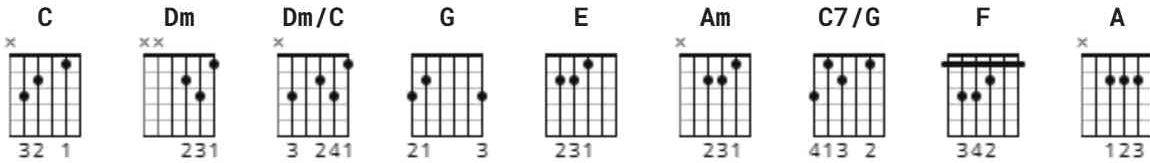

Indescribably Blue Chords by Elvis Presley

Description: Complete chords and lyrics / intermediate with split chords.

Difficulty: intermediate

Tuning: E A D G B E

Key: C

CHORDS

Indescribably Blue – Elvis Presley

Written by: Darrell Glenn

Recorded in 1966

From: "Elvis' Gold Records Vol. 4"

Tabbed by: maguri

Tuning: Standard

CHORDS

E-A-D-G-B-e
 Dm/C x-3-x-2-3-1
 C7/G 3-x-2-3-1-0

[Intro]